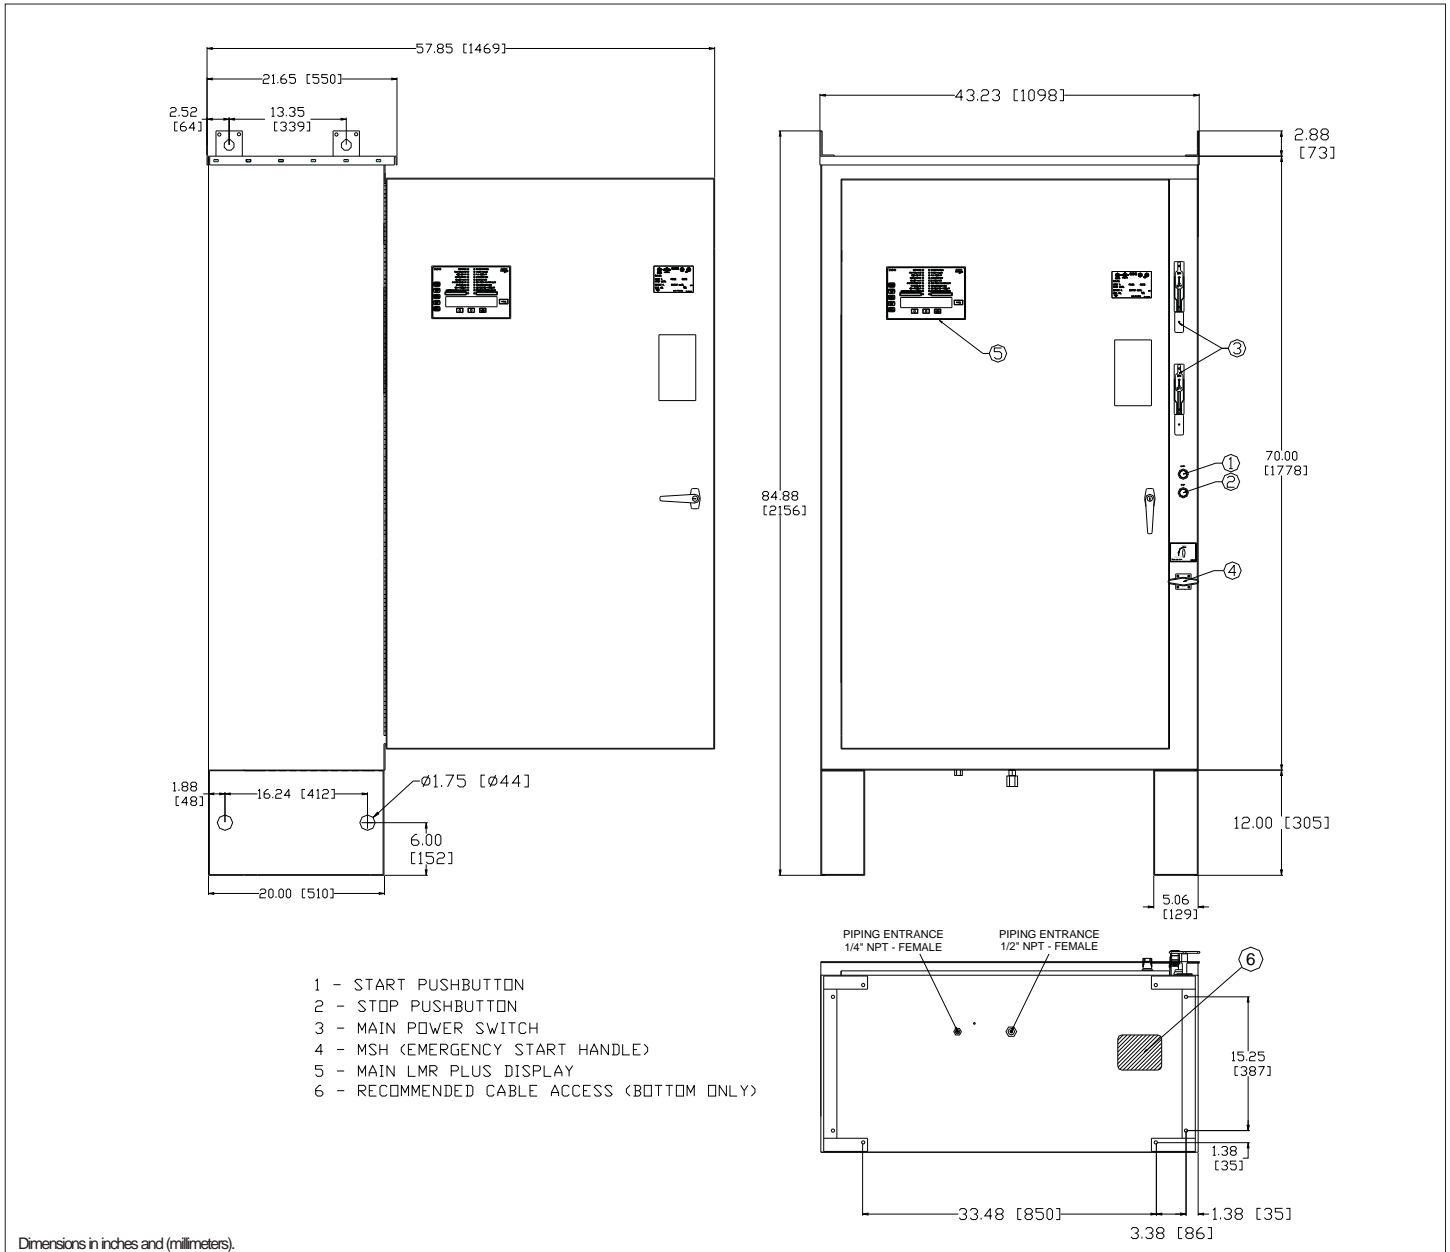

Dimensions

Standard Enclosure - Type NEMA 2, 3R, 4, 4X, 12

Dimensions in inches and (millimeters).

Motor Hp	Line Voltage	Withstand Rating			Approx. Weight Lbs. (Kg)
		Standard	Intermediate	High	
200 - 250	200 - 208V	100,000	Consult Factory	Consult Factory	575 (260)
250 - 300	220 - 240V				
350 - 500	* 380 - 415V				
450 - 600	440 - 480V				
550 - 700	550 - 600V	25,000	35,000		

* Coils Available: 380V-50Hz, 380V-60Hz, 415V-50Hz, 415V-60Hz

NOTES:

1. All enclosures finished in FirePump red.
2. Cable Entrance bottom only.
3. Standard Enclosure type NEMA 2.